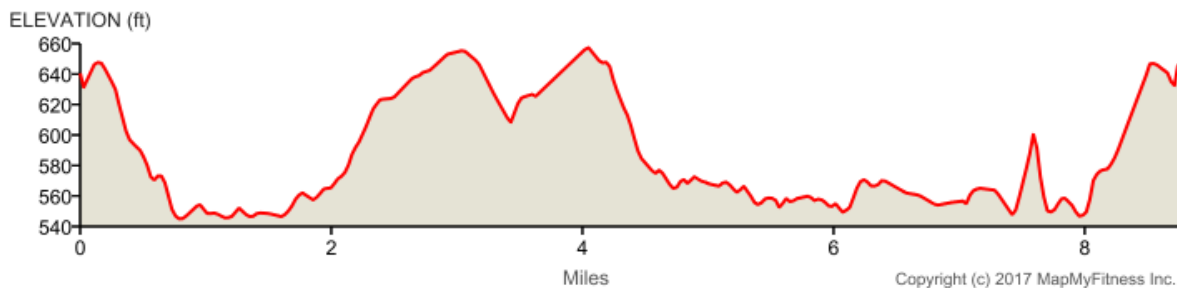

### Mayor's tri 2

Distance: 8.74 mi

Elevation Gain: 298 ft

Elevation Max: 658 ft

### Notes

0.00 mi Head southwest on W 4th St toward Burnett St