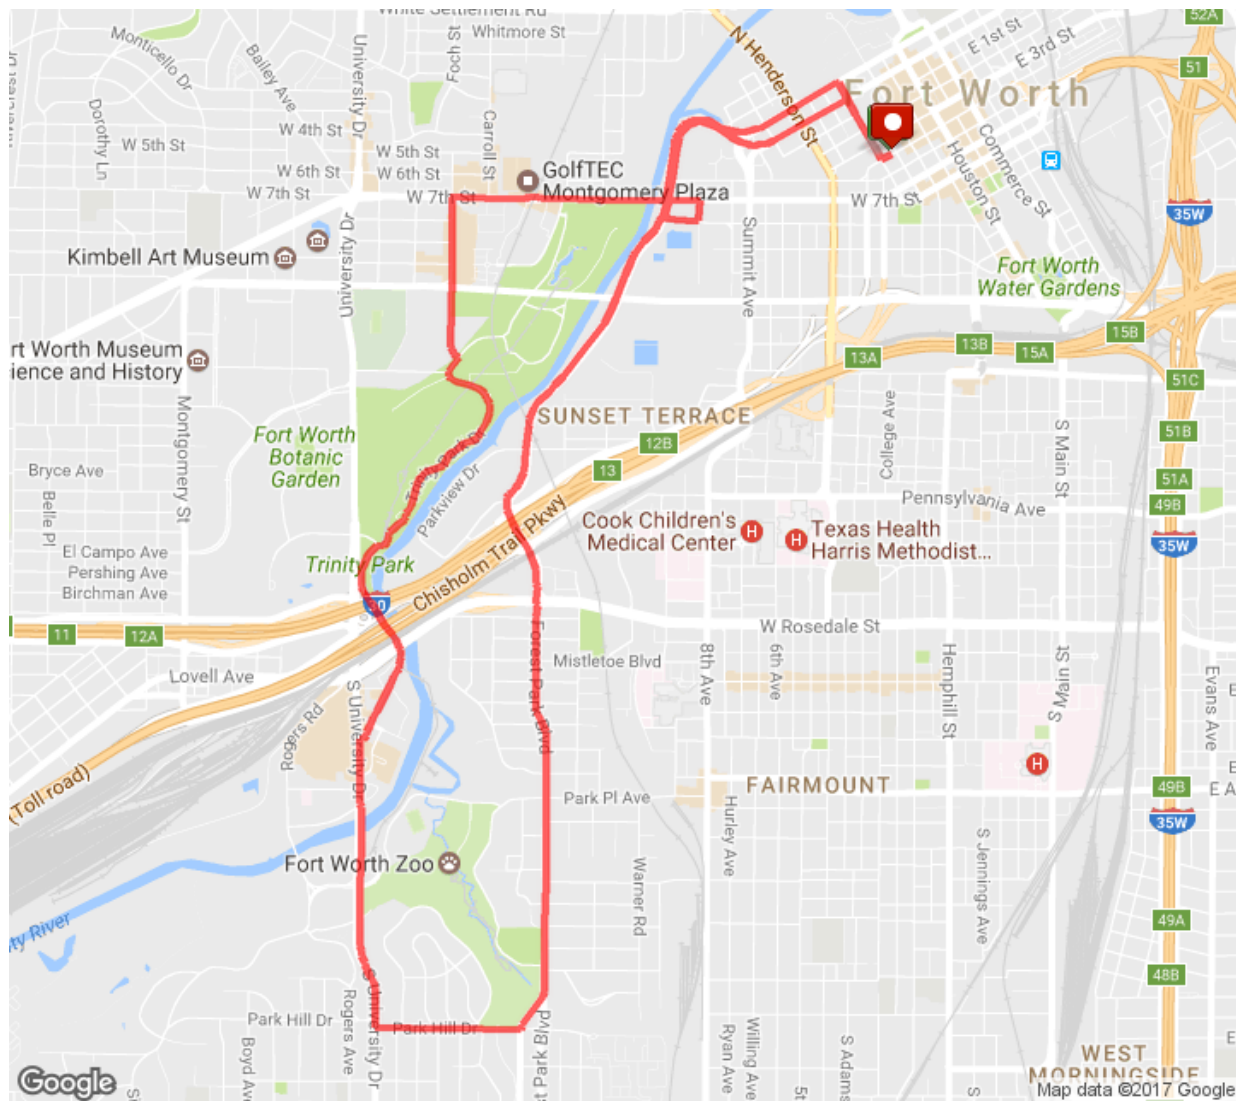

### Mayor's tri 2

Distance: 8.74 mi

Elevation Gain: 298 ft

Elevation Max: 658 ft

### Notes

0.00 mi Head southwest on W 4th St toward Burnett St